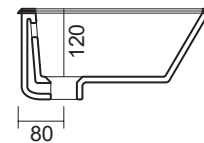

COMMUNITY

Art. **0726**

Dim. cm 53x34,5

Kg 8,0

SOTTOPIANO Lavabo sottopiano rettangolare in ceramica.

UNDERCOUNTER Ceramic undercounter rectangle washbasin.

- **Ingombro**
Obstruction
- - - **Dimensioni interne**
Internal size
- - - **Scasso consigliato**
Recommended size of hole