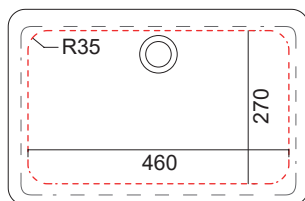

COMMUNITY

Art. **0726**

Dim. cm 53x34,5

Kg 8,0

SOTTOPIANO Lavabo sottopiano rettangolare in ceramica.

UNDERCOUNTER Ceramic undercounter rectangle washbasin.

- **Ingombro**
Obstruction
- - - **Dimensioni interne**
Internal size
- - - **Scasso consigliato**
Recommended size of hole