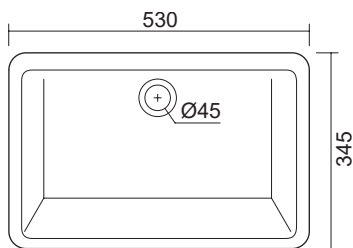

COMMUNITY

Art. **0726**

Dim. cm 53x34,5

Kg 8,0

SOTTOPIANO Lavabo sottopiano rettangolare in ceramica.

UNDERCOUNTER Ceramic undercounter rectangle washbasin.

- **Ingombro**
Obstruction
- - - **Dimensioni interne**
Internal size
- - - **Scasso consigliato**
Recommended size of hole