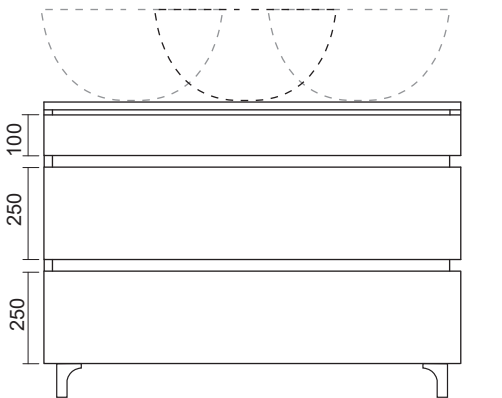

FRESIA

Art. **FRM1100**

Dim. cm 100x45

Kg 29,0

Mobile a terra cm 100x45.

Furniture cm 100x45.

Art. **FRTOP100**
Top in legno
e sifone salvaspazio

Art. **FRLAV100**
Lavabo