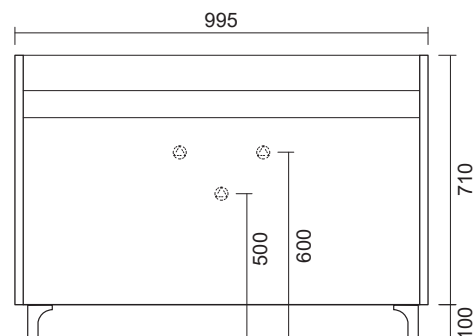

FRESIA

Art. **FRM1100**

Dim. cm 100x45

Kg 29,0

Mobile a terra cm 100x45.

Furniture cm 100x45.

Art. **FRTOP100**
Top in legno
e sifone salvaspazio

Art. **FRLAV100**
Lavabo