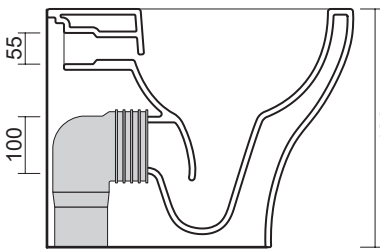

CULT

Art. **0309**

Dim. cm 54x36

Kg 29,0

Scarico/Flush 3/4,5 LT

CE UNI EN 997:2018

Wc/Bidet a terra rimless, traslato e fissaggio ghost completo di erogatore acqua. Scarico parete trasformabile a suolo tramite curva tecnica. Coprivaso, fissaggio e curva tecnica non inclusi.

Back-to-wall rimless Toilet/Bidet with a hidden installation system equipped with a water dispenser. P-trap outlet which can be converted into S-trap outlet with the use of a waste connector. Toilet seat, screws and pvc pipe are not included.

Art. **CTS21190**

da mm 60 a 110
Art. **CTL21172**

da mm 130 a ± 10
Art. **ACS100**

da mm 170 a 210
Art. **CTS21150**