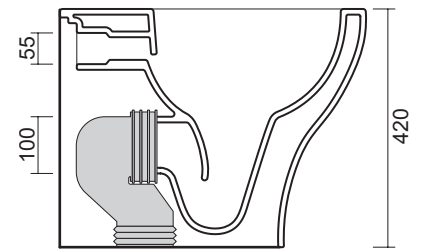

CULT

Art. **0309**

Dim. cm 54x36

Kg 29,0

Scarico/Flush 3/4,5 LT

CE UNI EN 997:2018

Wc/Bidet a terra rimless, traslato e fissaggio ghost completo di erogatore acqua. Scarico parete trasformabile a suolo tramite curva tecnica. Coprivaso, fissaggio e curva tecnica non inclusi.

Back-to-wall rimless Toilet/Bidet with a hidden installation system equipped with a water dispenser. P-trap outlet which can be converted into S-trap outlet with the use of a waste connector. Toilet seat, screws and pvc pipe are not included.

Art. **CTS21190**

da mm 60 a 110
Art. **CTL21172**

da mm 130 a ± 10
Art. **ACS100**

da mm 170 a 210
Art. **CTS21150**