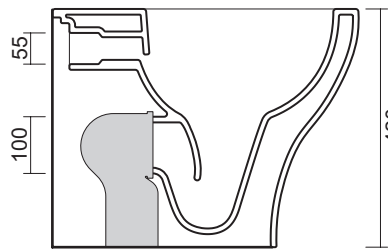

CULT

Art. **0309**

Dim. cm 54x36

Kg 29,0

Scarico/Flush 3/4,5 LT

CE UNI EN 997:2018

Wc/Bidet a terra rimless, traslato e fissaggio ghost completo di erogatore acqua. Scarico parete trasformabile a suolo tramite curva tecnica. Coprivaso, fissaggio e curva tecnica non inclusi.

Back-to-wall rimless Toilet/Bidet with a hidden installation system equipped with a water dispenser. P-trap outlet which can be converted into S-trap outlet with the use of a waste connector. Toilet seat, screws and pvc pipe are not included.

Art. **CTS21190**

da mm 60 a 110
Art. **CTL21172**

da mm 130 a ± 10
Art. **ACS100**

da mm 170 a 210
Art. **CTS21150**