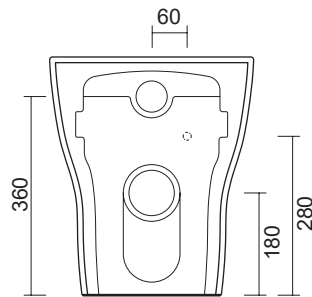

CULT

Art. **0309**

Dim. cm 54x36

Kg 29,0

Scarico/Flush 3/4,5 LT

CE UNI EN 997:2018

Wc/Bidet a terra rimless, traslato e fissaggio ghost completo di erogatore acqua. Scarico parete trasformabile a suolo tramite curva tecnica. Coprivaso, fissaggio e curva tecnica non inclusi.

Back-to-wall rimless Toilet/Bidet with a hidden installation system equipped with a water dispenser. P-trap outlet which can be converted into S-trap outlet with the use of a waste connector. Toilet seat, screws and pvc pipe are not included.

Art. **CTS21190**

da mm 60 a 110
Art. **CTL21172**

da mm 130 a ± 10
Art. **ACS100**

da mm 170 a 210
Art. **CTS21150**