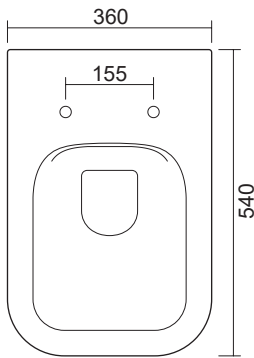

CULT

Art. **0309**

Dim. cm 54x36

Kg 29,0

Scarico/Flush 3/4,5 LT

CE UNI EN 997:2018

Wc/Bidet a terra rimless, traslato e fissaggio ghost completo di erogatore acqua. Scarico parete trasformabile a suolo tramite curva tecnica. Coprivaso, fissaggio e curva tecnica non inclusi.

Back-to-wall rimless Toilet/Bidet with a hidden installation system equipped with a water dispenser. P-trap outlet which can be converted into S-trap outlet with the use of a waste connector. Toilet seat, screws and pvc pipe are not included.

Art. **CTS21190**

da mm 60 a 110
Art. **CTL21172**

da mm 130 a ± 10
Art. **ACS100**

da mm 170 a 210
Art. **CTS21150**